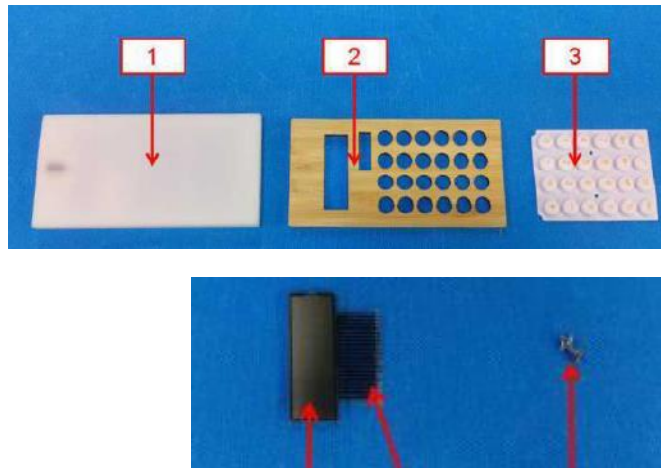

# SUSTAINABILITY DECLARATION

**Item number**  
MO6215

**Item description**

8 digit calculator dual power in ABS with bamboo case. 1 cell battery (LR1131) included.

**Material content**

Part	Component description	Position	Material	Weight Percentage
1	Bottom Shell	Outside	Acrylonitril-butadien-styreen (ABS)	25,00%
2	Front Shell	Outside	Bamboo	35,00%
3	Key Pad	-	Amorphous Silica	10,00%
4	Screw	Outside	Iron with nickel plating	1,00%
5	Display	-	Glass	3,00%
6	Printed Circuit Board (PCB)	Internal	-	26,00%
			<b>Total</b>	<b>100,00%</b>